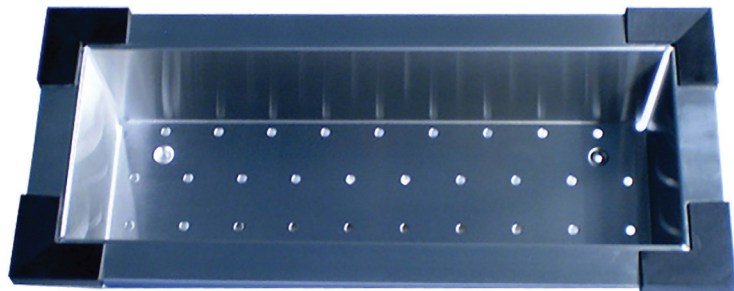

Accessories Collection

Deluxe Colander

Nantucket

S I N K S

model:

Deluxe Colander 17

www.NantucketSinksUSA.com
info@nantucketsinksusa.com

OVERALL DIMENSIONS	GAUGE	INTERIOR DEPTH	STAINLESS STEEL	FINISH
19" x 8.5" x 4.75" with bumpers	16 Gauge	4.5"	304 Stainless Steel	Brushed Satin

FEATURES:

- Premium 304 stainless steel with Brushed Satin Finish
- Designed to rest on counter top of installed sink
- Protective Rubber Bumpers to prevent scratching
- Fits the Following Sink Models: SR3219-16, ZR3219-16, ZR3322-16, and ZR3219-0S-16