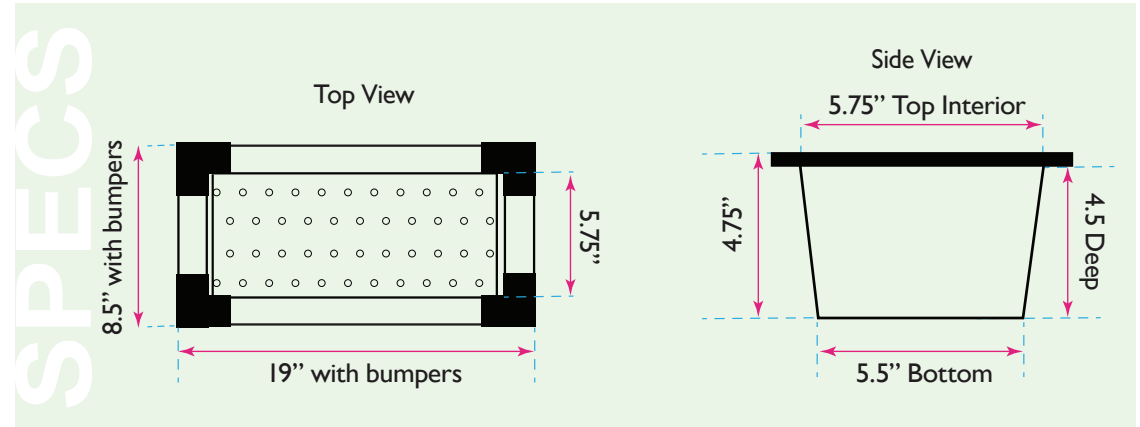

Accessories Collection

Deluxe Colander

Nantucket

S I N K S

model:

Deluxe Colander 17

www.NantucketSinksUSA.com
info@nantucketsinksusa.com

OVERALL DIMENSIONS	GAUGE	INTERIOR DEPTH	STAINLESS STEEL	FINISH
19" x 8.5" x 4.75" with bumpers	16 Gauge	4.5"	304 Stainless Steel	Brushed Satin

FEATURES:

- Premium 304 stainless steel with Brushed Satin Finish
- Designed to rest on counter top of installed sink
- Protective Rubber Bumpers to prevent scratching
- Fits the Following Sink Models: SR3219-16, ZR3219-16, ZR3322-16, and ZR3219-0S-16